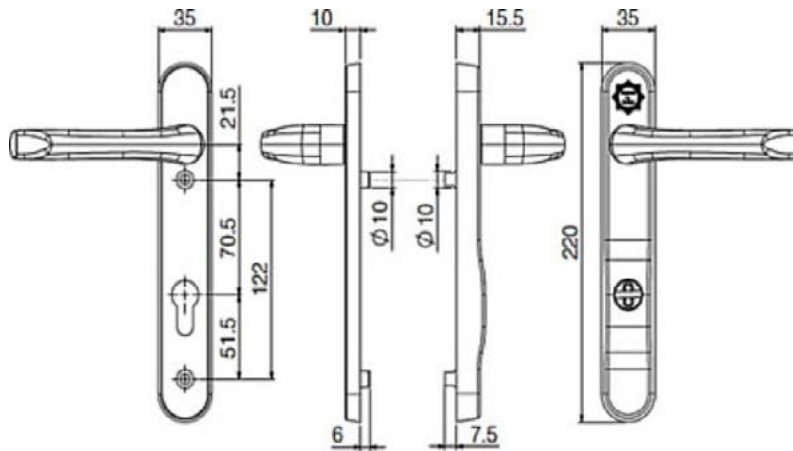

EUROSECURE

SECURING HOMES SINCE 2008

How to Measure a Handle

Nearly all handles are connected with two screws on the inside of the door that are either 122mm apart or 211mm apart. This is all we need to know.